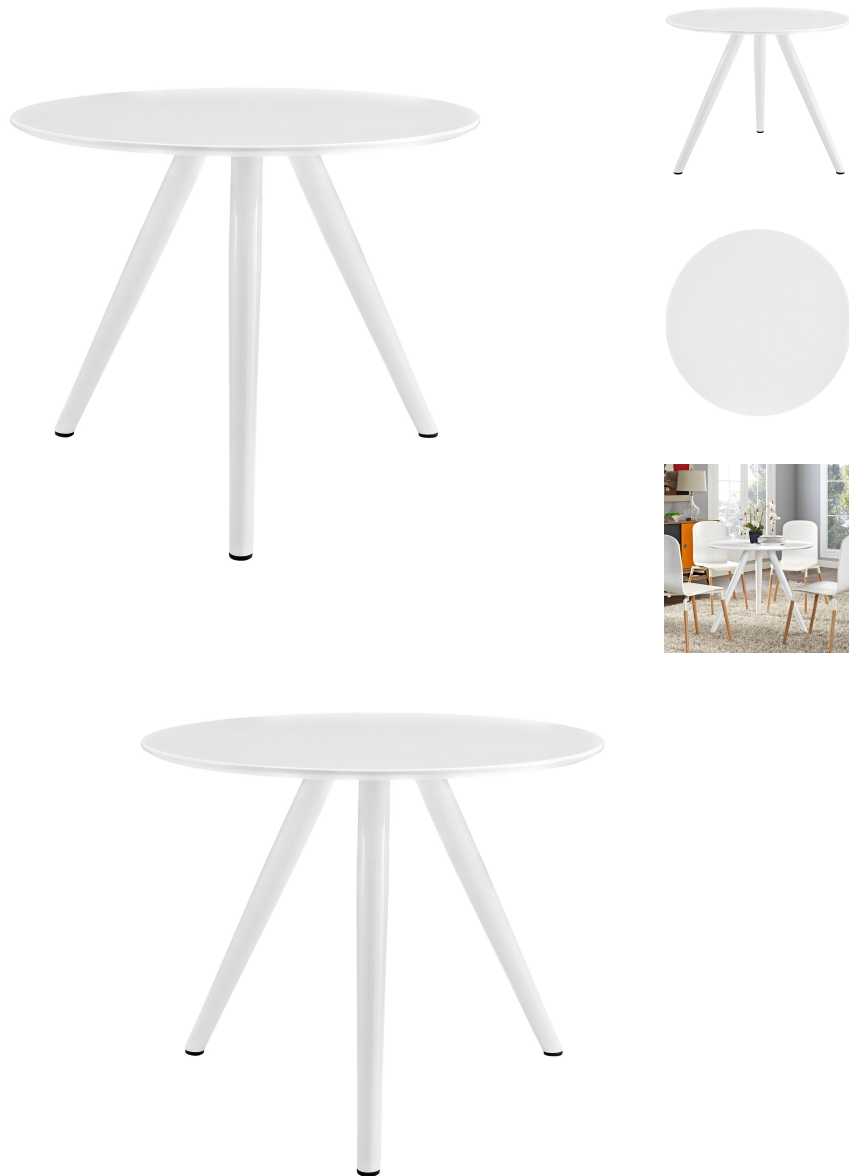

HONORMILL

NEED ASSISTANCE OR CUSTOM QUOTE? CALL: 212-560-5977 www.HONORMILL.com

Saarinen Tulip 36" Round Wood Top Dining Table With Tripod Base

\$407.50

Description

Reflecting a seamless organic shape and timeless form, the Lippa dining table has become a symbol of modernism for over the past 60 years. Before its release, homes were filled with clunky remnants of an industrial age long gone by. But in order to advance into the new world, homes first had to transition from the traditional square table, into a piece that connoted progress. The base and dimensions are true to the original specifications, while the tables circular white top and metal legs are carefully lacquered with a chip-resistant finish. Set Includes: One - Lippa 36" Dining Table

Additional Information

SKU	SMODC13721
Dimensions	Overall Product Dimensions: 35.5"L x 35.5"W x 29"H Floor to underside of table: 28"H Table Top Thickness: 1"H Width of legs: 31.5"W