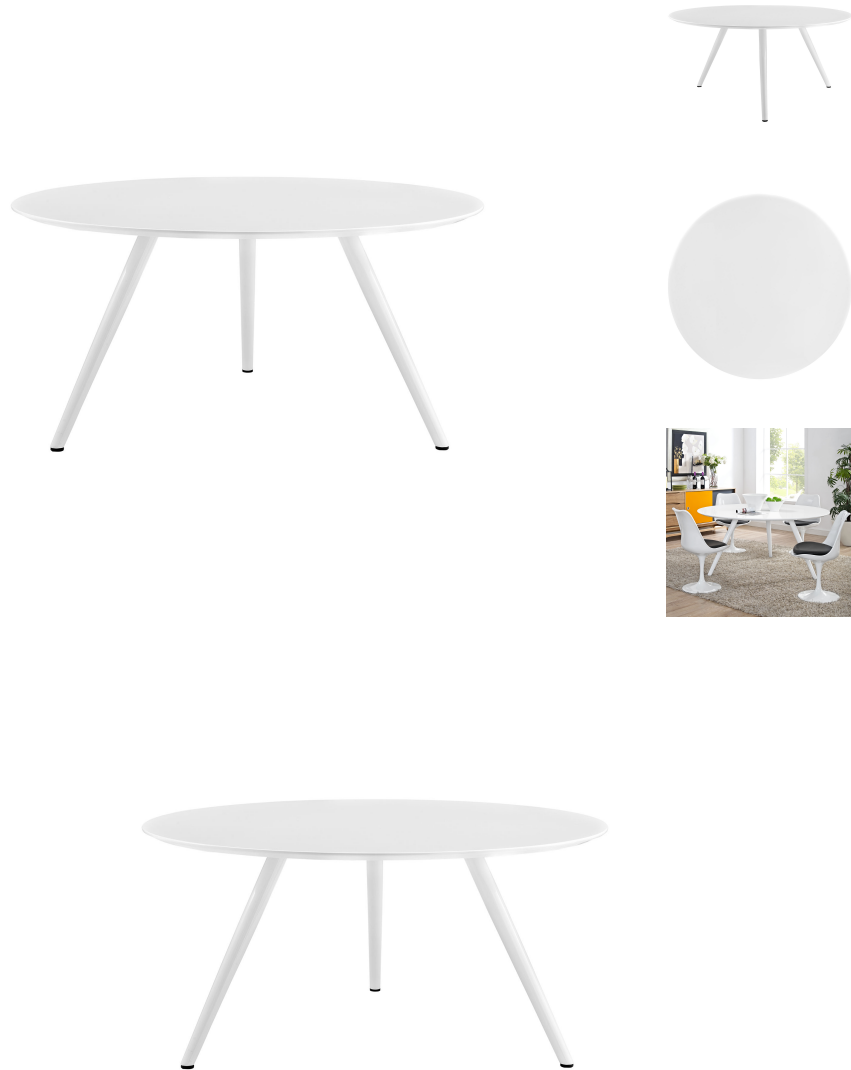

## Saarinen Tulip 60" Round Wood Top Dining Table With Tripod Base

\$868.50

### Description

Achieve the perfect completion of time and grace with the classic Lippa Table. Reflect seamlessly as organic shapes and a slender stem-like pedestal glide you to the perfect vantage point. Elevate your surroundings beyond the sharp four-cornered traditional table as you blend divergent perspectives into one centrifugal force par excellence. Set Includes: One - 60" Lippa Dining Table With Wood Top

#### Additional Information

SKU	SMODC13725
Dimensions	Overall Product Dimensions: 60"L x 60"W x 29"H Floor to Underside of Table: 28"H Table Top Thickness: 1"H Width of Base: 51"W